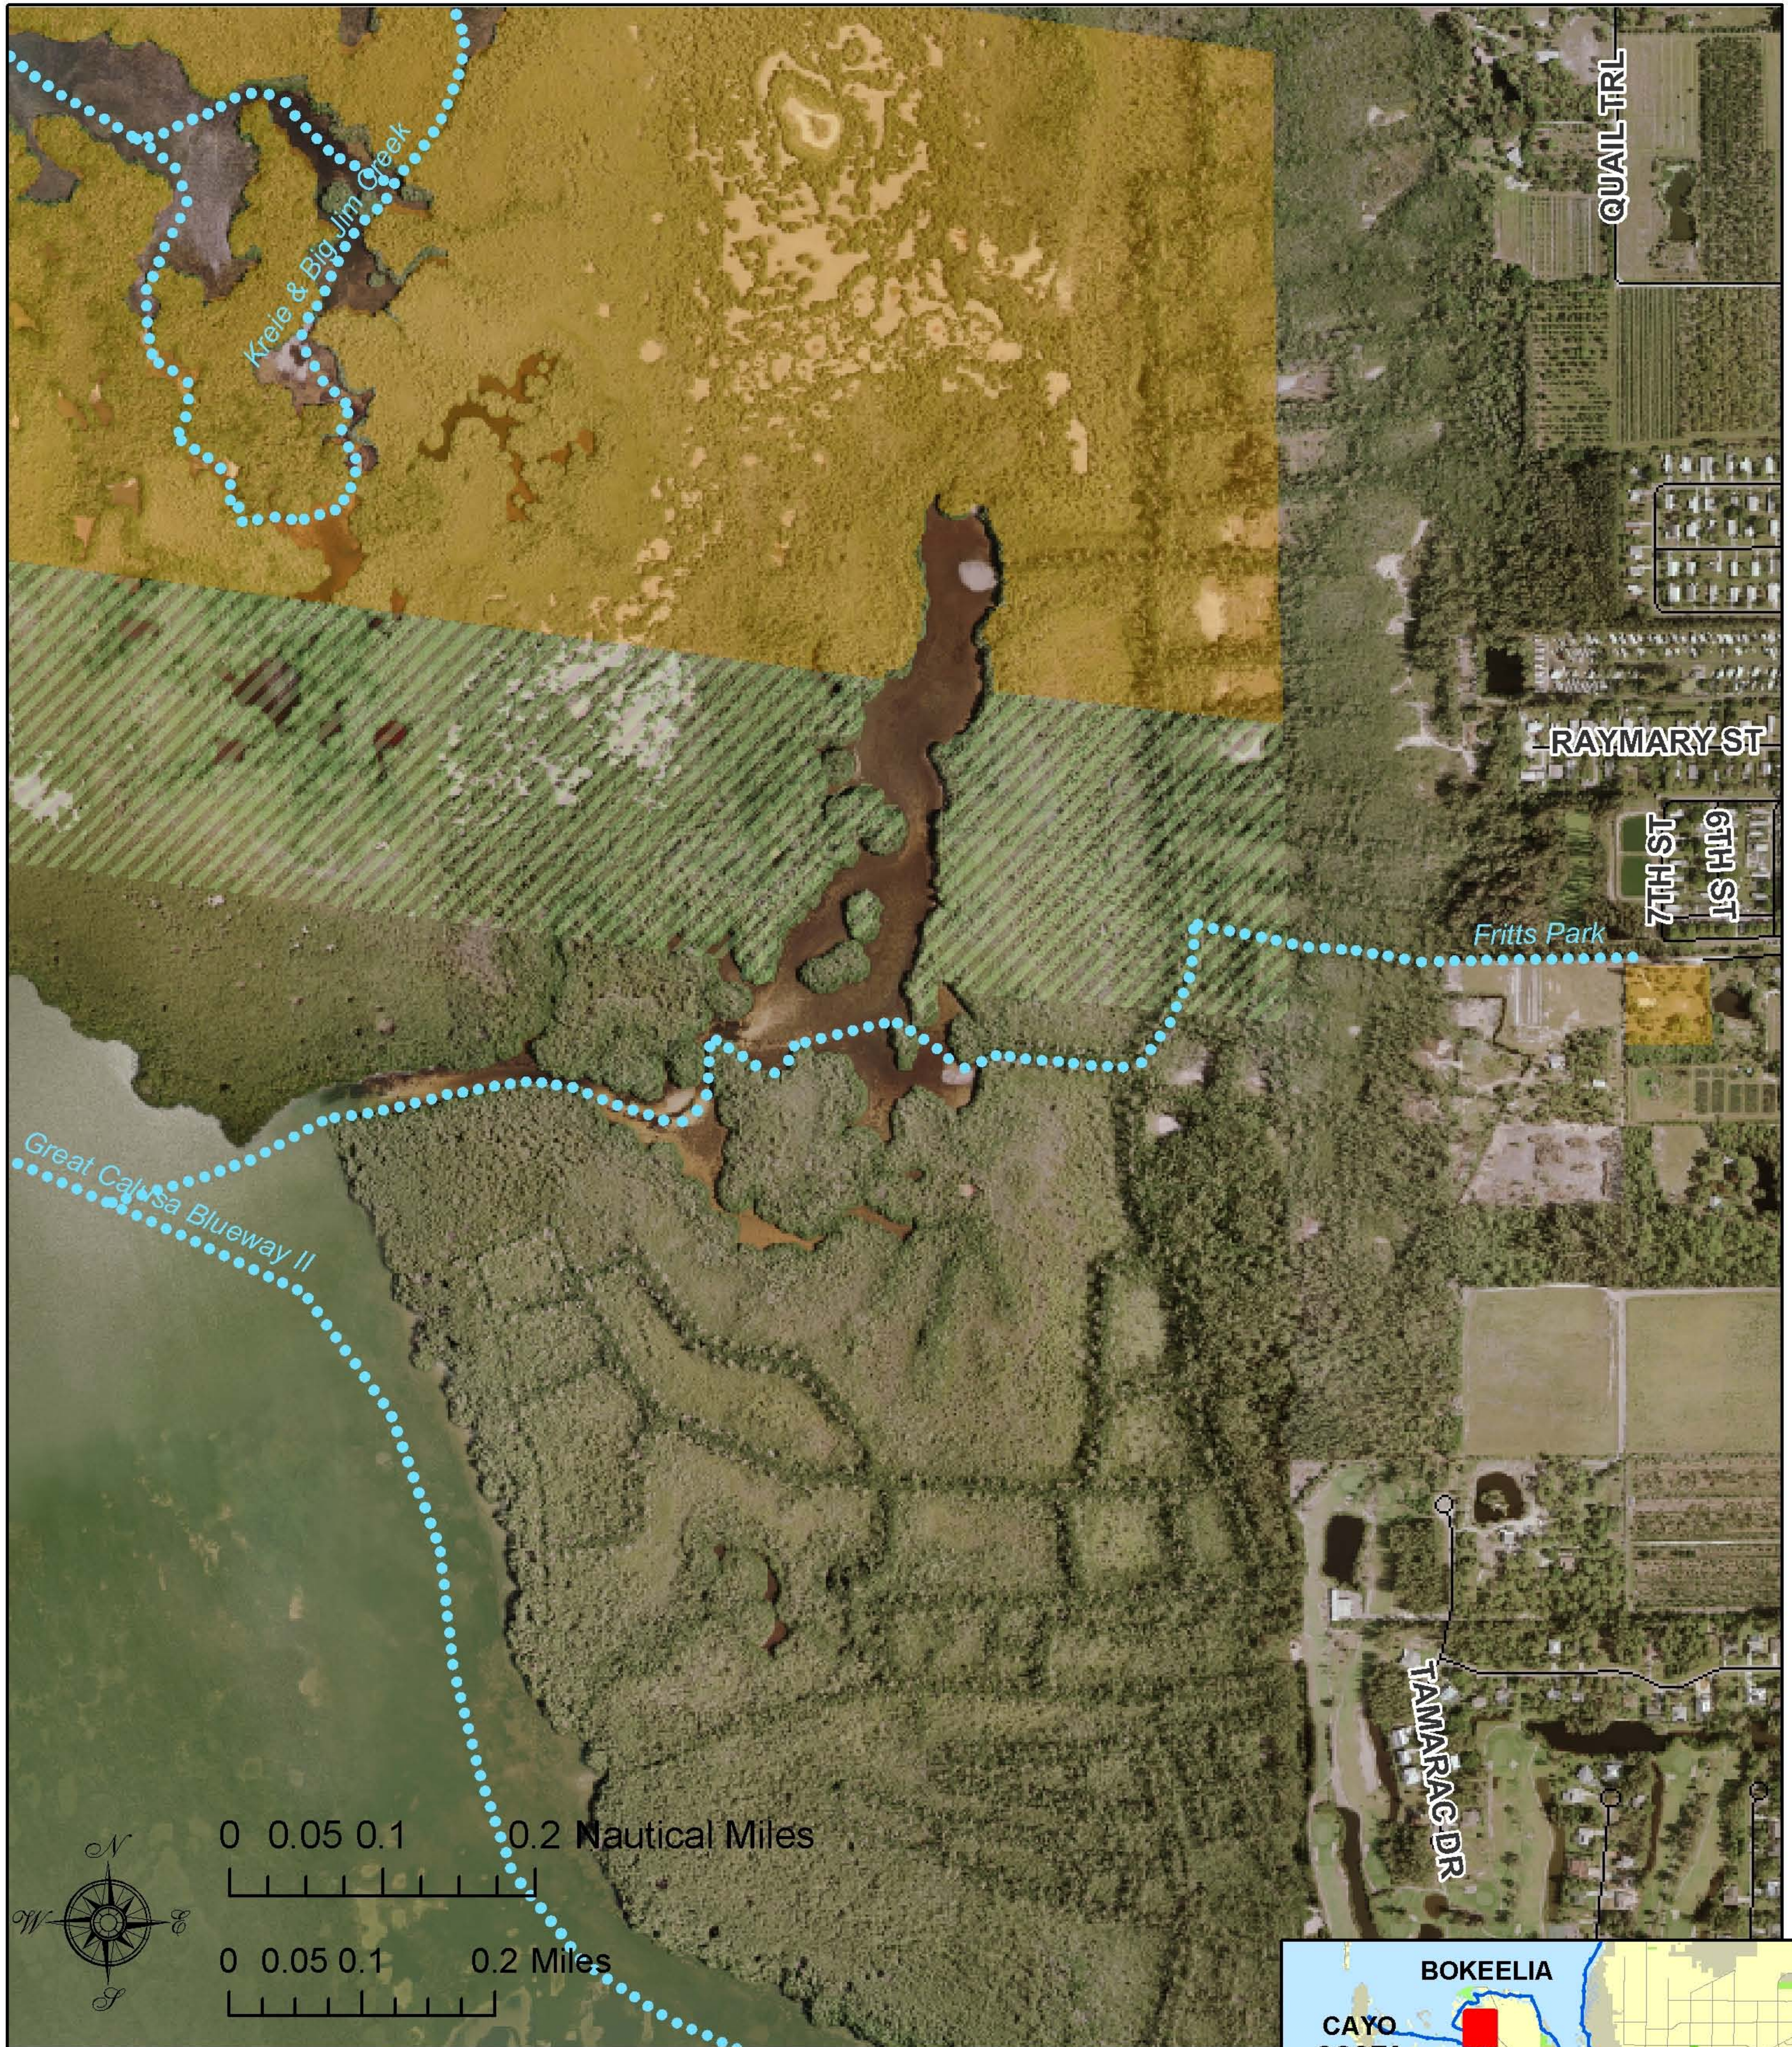

B- Calusa Land Trust Trails Fritts Park Blueway

- | | | |
|--------------|--------------------------------|------------------------------|
| Marine Signs | LEE COUNTY | U S FISH + WILDLIFE SERVICES |
| Blueway | CALUSA LAND TRUST + NATURE | TIITF STATE OF FLORIDA |
| Hiking Trail | GASPARILLA ISLAND CONSERVATION | STATE OF FLORIDA |
| Roads | SANIBEL-CAPTIVA CONSERVATION | UNITED STATES OF AMERICA |